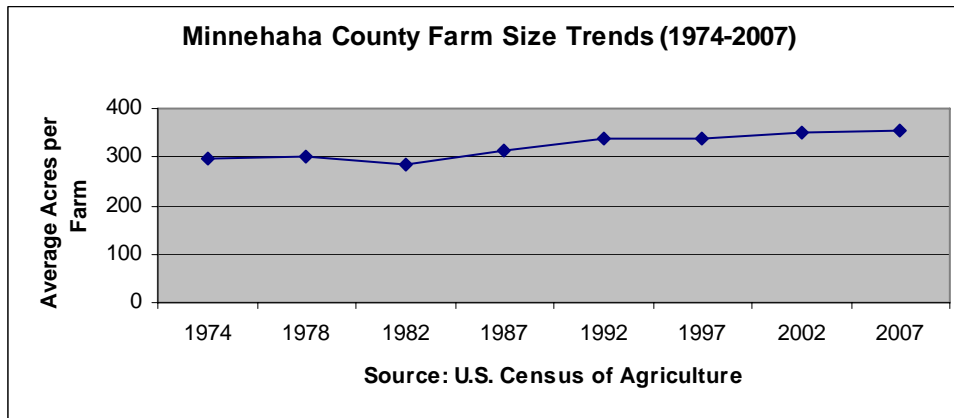

Minnehaha County Farm Size Trends (1974-2007)							
1974	1978	1982	1987	1992	1997	2002	2007
296	300	286	313	337	339	349	353

Since 1974, Minnehaha County has experienced an increase in the average farm size. This trend is similar to other surrounding counties.