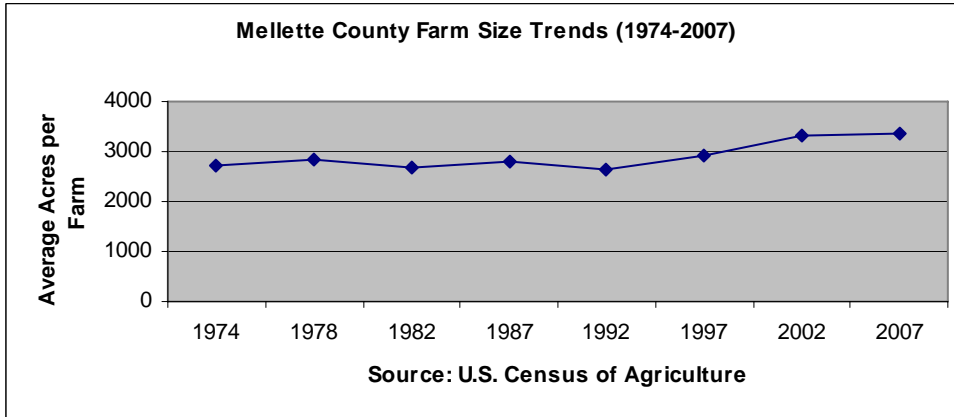

**Mellette County Farm Size Trends (1974-2007)**

<b>1974</b>	<b>1978</b>	<b>1982</b>	<b>1987</b>	<b>1992</b>	<b>1997</b>	<b>2002</b>	<b>2007</b>
2707	2827	2685	2786	2647	2936	3302	3379

Since 1974, Mellette County has experienced an increase in the average farm size. This trend is similar to surrounding counties.