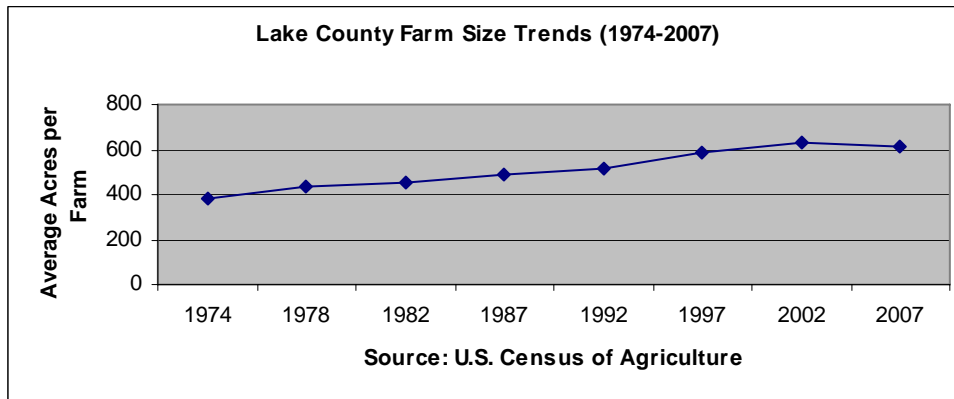

Lake County Farm Size Trends (1974-2007)

1974	1978	1982	1987	1992	1997	2002	2007
386	433	454	485	520	587	634	613

From 2002 to 2007, Lake County experienced a slight decline in the average farm size. This trend is opposite of other surrounding counties.