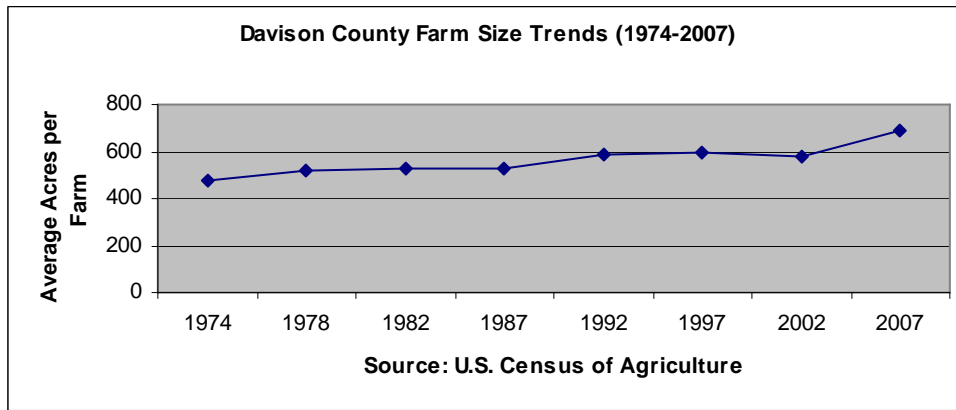

Davison County Farm Size Trends (1974-2007)							
1974	1978	1982	1987	1992	1997	2002	2007
475	521	528	531	586	597	579	688

From 2002 to 2007, Davison County experienced an 18.8 percent increase in the average farm size. Of all South Dakota counties, this percent change ranks as the states 3d greatest gain.