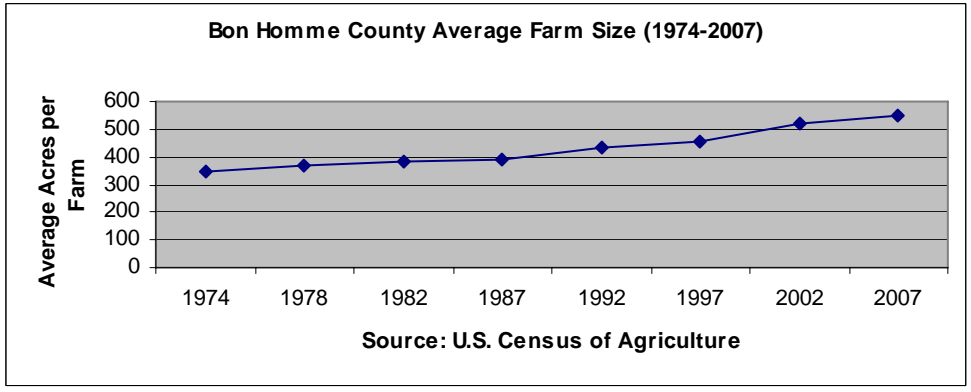

Bon Homme County Farm Size Trends (1974-2007)

1974	1978	1982	1987	1992	1997	2002	2007
349	369	380	389	437	454	518	548

Since 1974, Bon Homme County has experienced an increase in the average farm size. This trend is similar to Hutchinson County, but opposite of Charles Mix and Yankton counties.